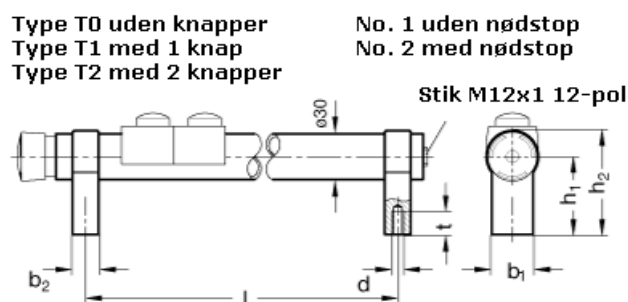

Article number: 201023020012

Description: E+G Tubular handles with switches
GN 331-200-EL-T1-2

Measures

b1 = 27
b2 = 17
d = M 8
h1 = 51
h2 = 68
l = 200
t = 15