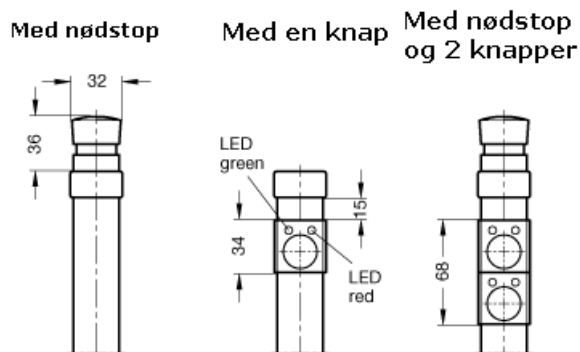

Article number: 201023020012

Description: E+G Tubular handles with switches
GN 331-200-EL-T1-2

Measures

b1 = 27
b2 = 17
d = M 8
h1 = 51
h2 = 68
l = 200
t = 15